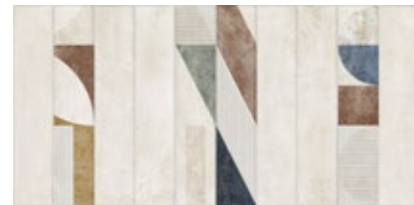

Nuance Delicate Beige
29,5 x 59,5® 228773 M64

8 different designs